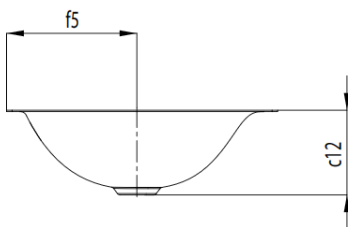

Product info:

- With overflow
- Without tap platform
- Kaldewei Steel Enamel

Model No.	3047	
External length	a1	634
Internal length	a5	594
External width	b1	391
Internal width	b5	352,5
Distance basin surface to bottom edge of waste hole	c12	123
Distance outer edge to centre of waste hole	f5	188
Weight of the enamelled washbasin in kg		7,2