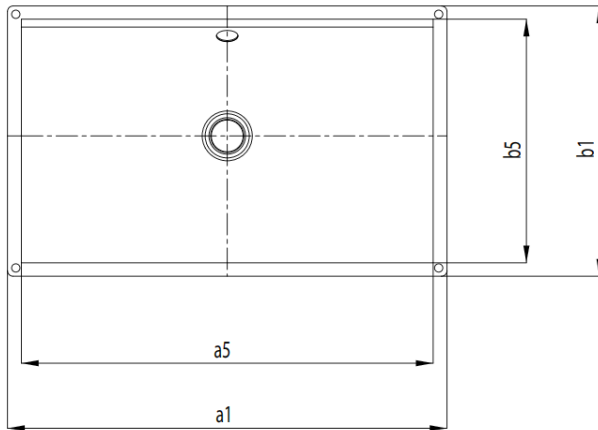

Brand : KALDEWEI, Germany
 Name : Silenio 3047 Undercounter Basin
 Item Code : 9060 0600 3001
 Designer : Anke Solomon
 Color / Finish: Alpine White
 Dimensions : Overall (LxWxH in cm)
 63.4 x 39.1 x 12.3cm

Product info:

- With overflow
- Without tap platform
- Kaldewei Steel Enamel

Model No.	3047	
External length	a1	634
Internal length	a5	594
External width	b1	391
Internal width	b5	352,5
Distance basin surface to bottom edge of waste hole	c12	123
Distance outer edge to centre of waste hole	f5	188
Weight of the enamelled washbasin in kg		7,2